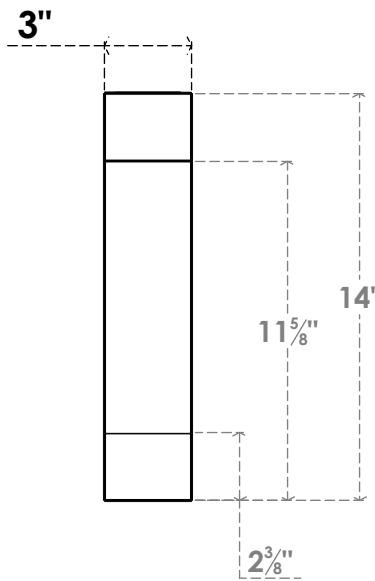

ITEM NUMBER: BRCPO030X10000X14000BUR

3"W X 10"D X 14"H BURLINGTON ARCHITECTURAL GRADE PVC OPEN BRACE

SIDE PROFILE

FRONT PROFILE

ISOMETRIC

EKENA MILLWORK
2300 WEST MAIN ST.
CLARKSVILLE, TX 75426
TOLL FREE: 866-607-0453
WWW.EKENAMILLWORK.COM

NOTES

1. INSTALLATION TO BE COMPLETED IN ACCORDANCE WITH MANUFACTURER'S SPECIFICATIONS.
2. DRAWING MAY NOT BE TO SCALE
3. THIS DRAWING IS INTENDED FOR DESIGN AND PLANNING PURPOSES ONLY.
4. ALL INFORMATION CONTAINED HEREIN WAS CURRENT AT THE TIME OF DEVELOPMENT BUT MUST BE REVIEWED AND APPROVED BY THE PRODUCT MANUFACTURER TO BE CONSIDERED ACCURATE.
5. ARCHITECTURAL GRADE PVC PRODUCTS ARE MADE FROM EXPANDED CELLULAR PVC AND COME NATURALLY WHITE BUT MAY BE PAINTED