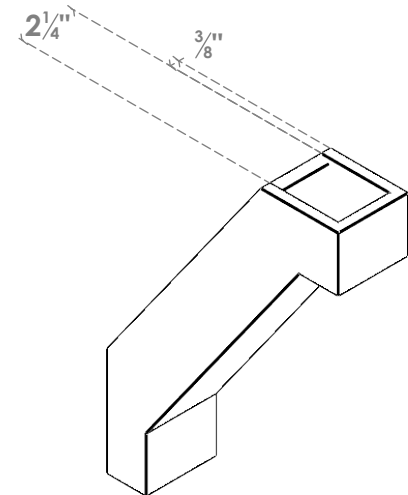

ITEM NUMBER: BRCPO030X10000X14000BUR

3"W X 10"D X 14"H BURLINGTON ARCHITECTURAL GRADE PVC OPEN BRACE

SIDE PROFILE

FRONT PROFILE

ISOMETRIC

EKENA MILLWORK
2300 WEST MAIN ST.
CLARKSVILLE, TX 75426
TOLL FREE: 866-607-0453
WWW.EKENAMILLWORK.COM