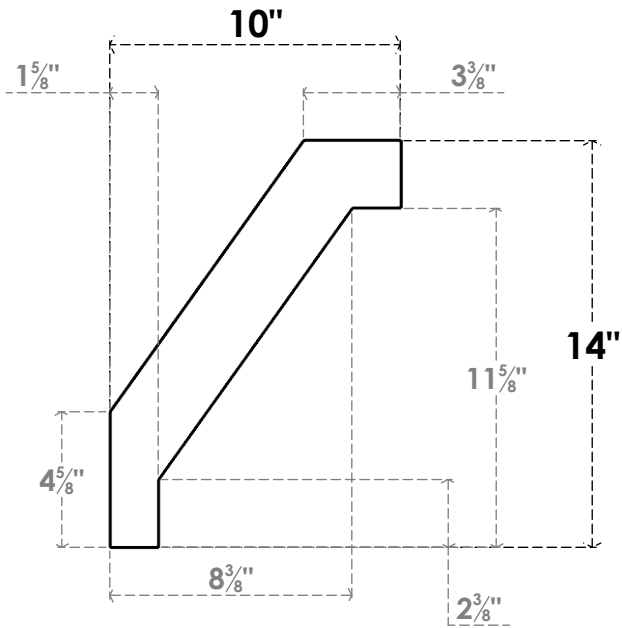

ITEM NUMBER: BRCPO030X10000X14000BUR

3"W X 10"D X 14"H BURLINGTON ARCHITECTURAL GRADE PVC OPEN BRACE

SIDE PROFILE

FRONT PROFILE

ISOMETRIC

EKENA MILLWORK
2300 WEST MAIN ST.
CLARKSVILLE, TX 75426
TOLL FREE: 866-607-0453
WWW.EKENAMILLWORK.COM